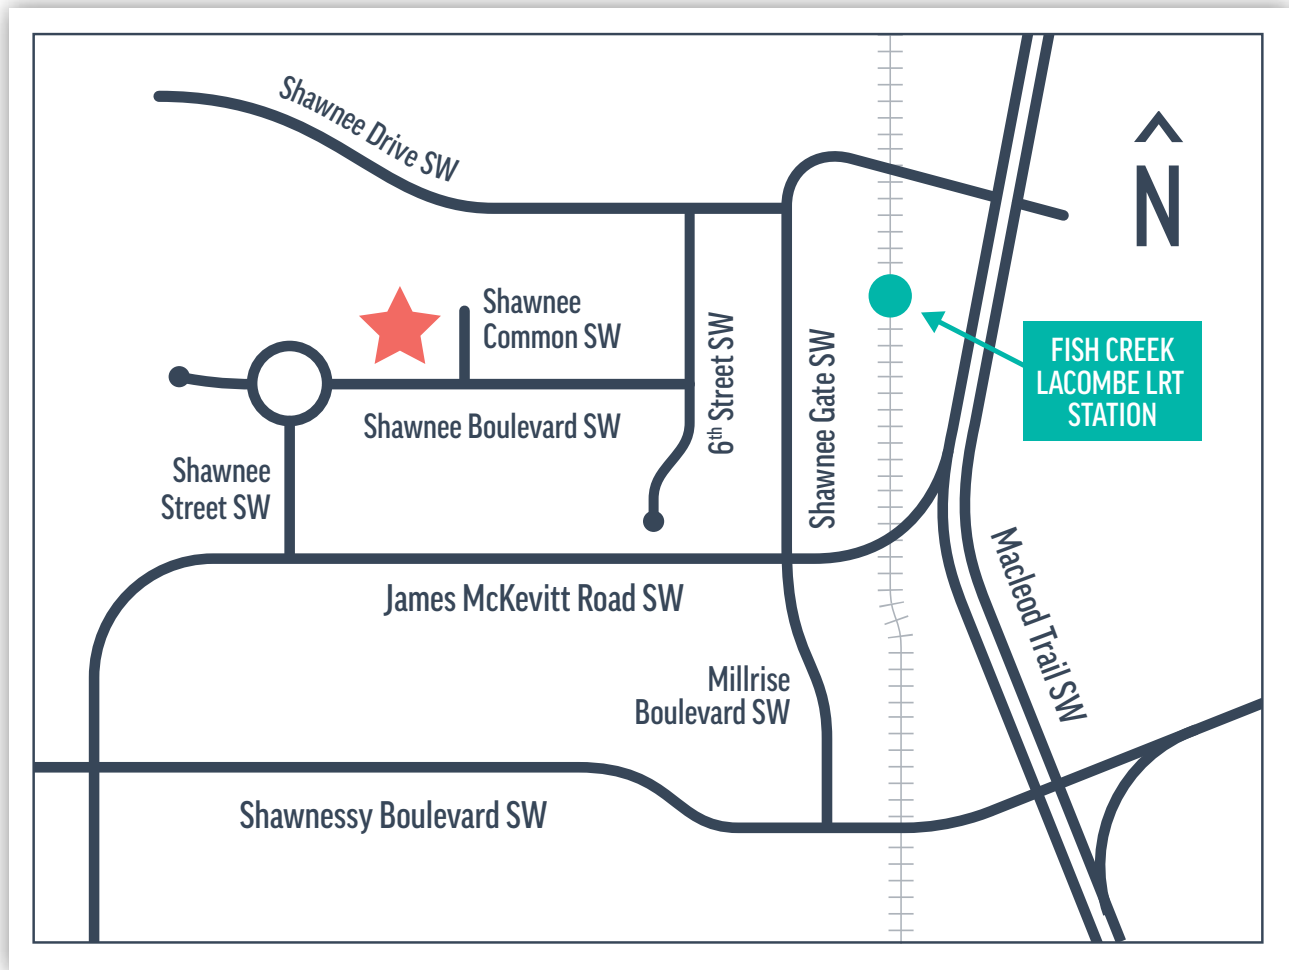

PRESENTATION CENTRE & SHOW HOMES

99 SHAWNEE COMMON SW • 587.481.3111

DRIVING DIRECTIONS

FROM THE NORTH

- Take Macleod Trail southbound
- Exit right onto James McKeivitt Road
- Turn right onto Shawnee Street, then right onto Shawnee Boulevard

FROM THE SOUTH

- Take Macleod Trail northbound
- Exit right onto westbound Shawnessy Blvd.
- Turn right onto northbound Millrise Blvd.
- Turn left onto James McKeivitt Road
- Turn right onto Shawnee Street, then right again onto Shawnee Boulevard